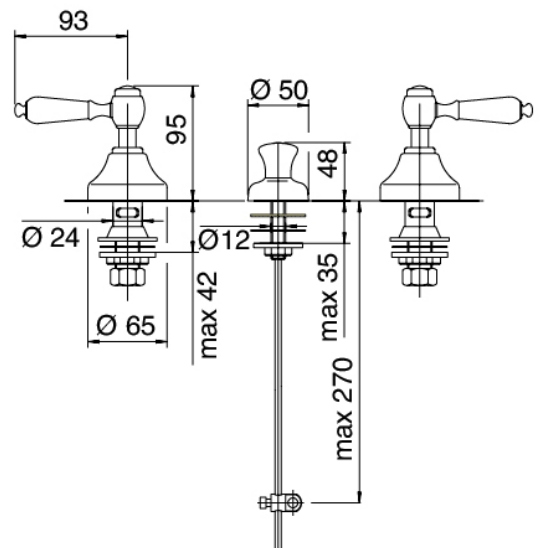

## Classic - Traditional tap bidet

Codice kit: 2003 BBX-050

Traditional tap waterjet bidet with drain

### Tap set

Cod: 20030201A00

Bidet set