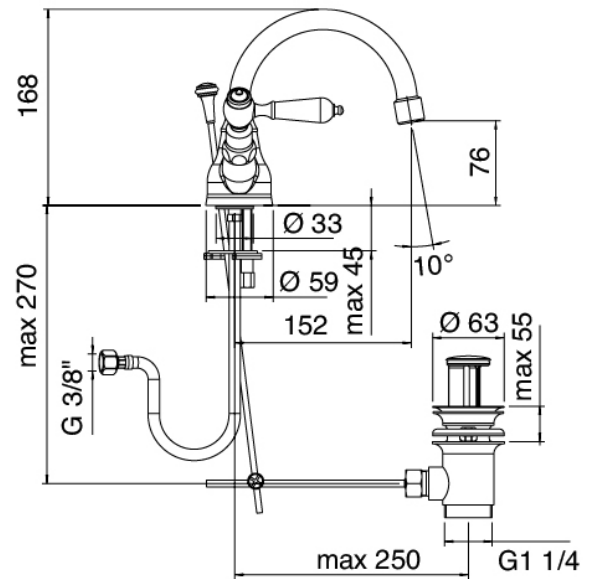

## Classic - Traditional tap bidet

Codice kit: 2003 RBX-080

Traditional bidet tap fittings with revolving spout with drain

## Single-hole mixer

Cod: 20033201A00

Bidet set w/revolv. spout