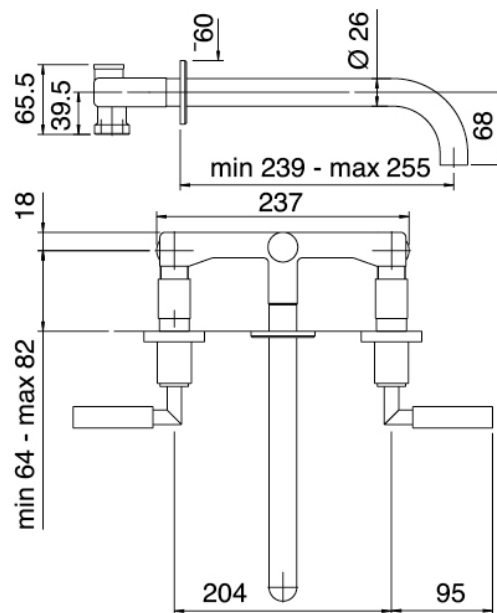

Da-Da 3 - Traditional built-in washbasin tap

Codice kit: 4702 BLI-040

Traditional faucets with built-in washbasin with drain

Componenti

Tap set

Cod: 4702A114A00

Built-in washbasin set - external part

Untreated finish part

Cod: 4702B113A00

Rough parts: built-in washbasin set

Pressure-controlled drain

Cod: 2900K302A00

Pressure control drain

Finiture disponibili:

finiture speciali su richiesta salvo quantitativi minimi di ordine garantiti

chrome

CRCR

phosphorus nichel

NFNF

black

3131

white

1010