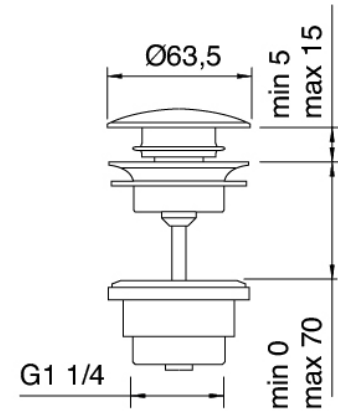

Da-Da 3 - Traditional built-in washbasin tap

Codice kit: 4702 BLI-040

Traditional faucets with built-in washbasin with drain

Componenti

Tap set

Cod: 4702A114A00

Built-in washbasin set - external part

Untreated finish part

Cod: 4702B113A00

Rough parts: built-in washbasin set

Pressure-controlled drain

Cod: 2900K302A00

Pressure control drain

Finiture disponibili:

finiture speciali su richiesta salvo quantitativi minimi di ordine garantiti

chrome

CRCR

phosphorus nichel

NFNF

black

3131

white

1010