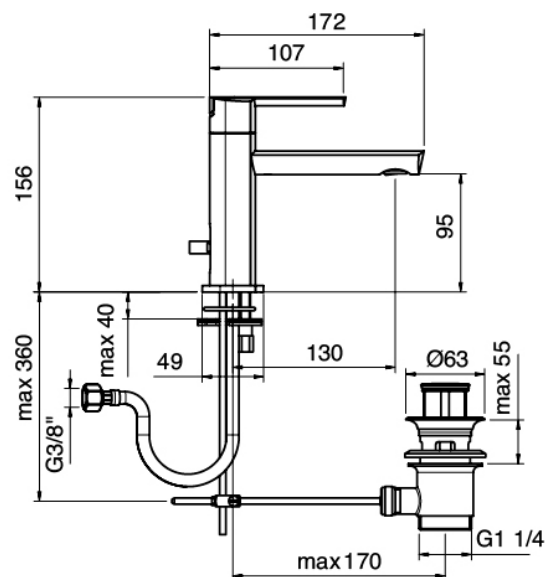

Tango - Washbasin mixer

Codice kit: 4400 MLX-020

Washbasin mixer with plug

Componenti

Single-lever mixer

Cod: 44001099A00

Single lever washbasin mixer

Finiture disponibili: