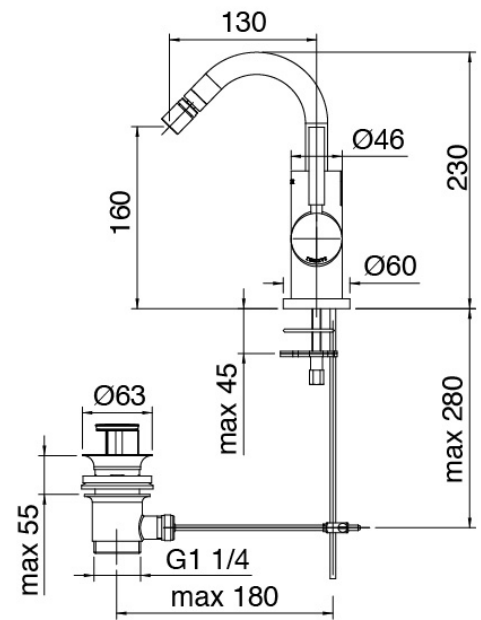

Modern - Bidet mixer

Codice kit: 4707 MBX-100

Bidet mixer with revolving spout with plug

Componenti

Single-lever mixer

Cod: 47071201AL0

Single lever bidet mixer w/round revolving spout

Pressure-controlled drain

Cod: 2900K302A00

Pressure control drain

Finiture disponibili:

finiture speciali su richiesta salvo quantitativi minimi di ordine garantiti

chrome finish

CRCR

brushed steel

NFNF