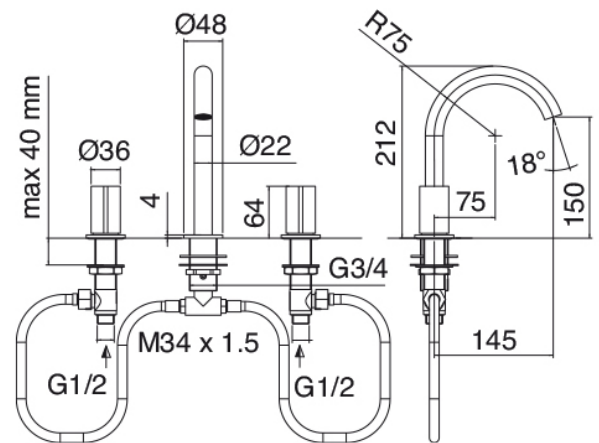

## Modern - Traditional washbasin tap

Codice kit: 3301 BLX-010

Traditional washbasin tap 3-holes revolving spout without plug

## Componenti

### Tap set

Cod: 33010102A02

Washbasin set with revolving spout - 145 x h150mm